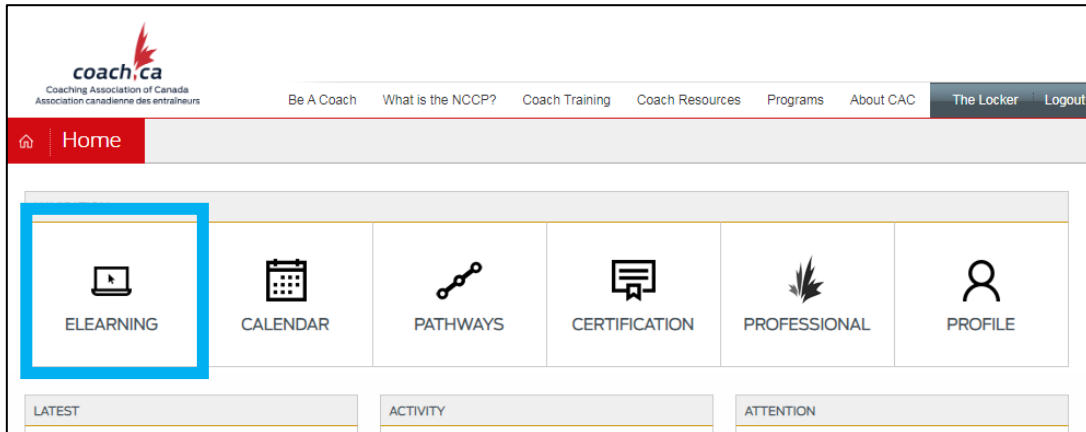

Steps to Completing the MED

1. Go to www.thelocker.coach.ca and login with your account information.
2. On your homepage, click on the “ELEARNING” tab.

3. Click on the “Making Ethical Decisions (MED) Online Evaluation” tab.

MED is one of the NCCP's cornerstone workshops, and leaves coaches with no doubt as to what to do when things get tough. The MED online evaluation provides the opportunity to apply the skills learned in the workshop to real-life situations. By successfully completing the MED evaluation, you will have demonstrated the ability to handle virtually any ethical situation with confidence and surety.