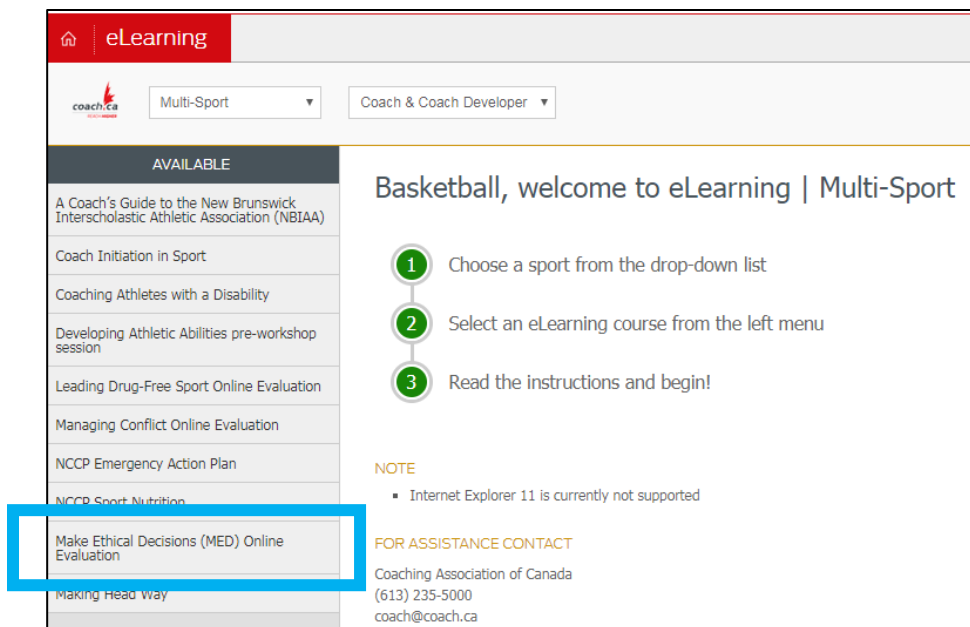

Steps to Completing the MED

1. Go to www.thelocker.coach.ca and login with your account information.
2. On your homepage, click on the “ELEARNING” tab.

3. Click on the “Making Ethical Decisions (MED) Online Evaluation” tab.